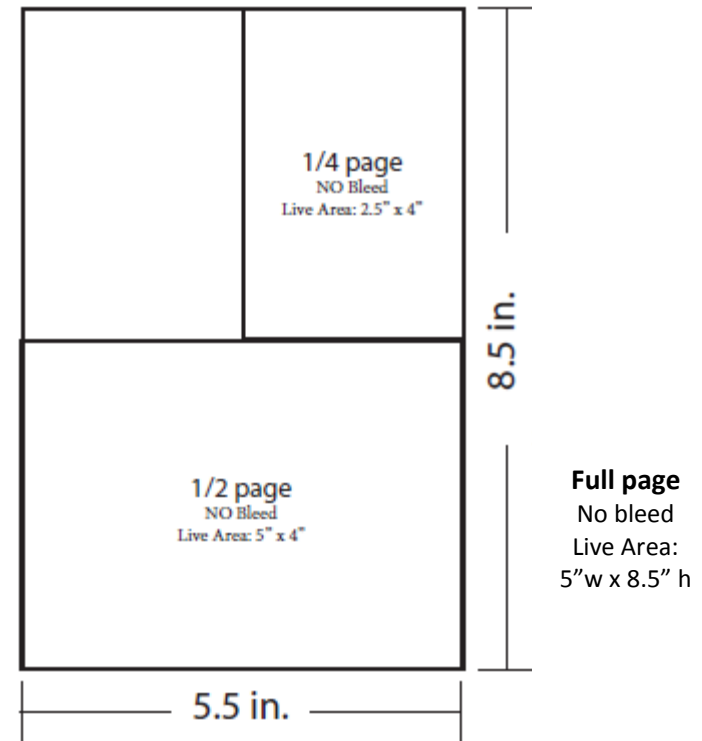

All Ads: Black & White

Acceptable file formats: JPG, TIF, PDF

Resolution: 300 dpi

Email ads by Nov. 19 to:
info@heritagechristianservices.org